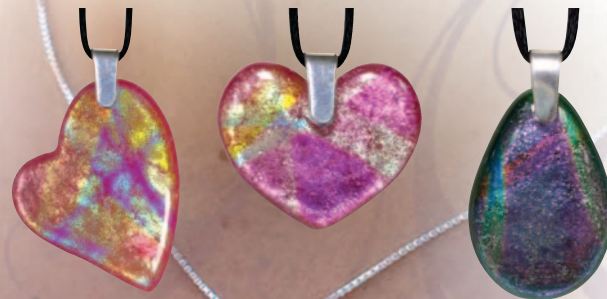

All prices include an Eternal Flame® and Tip Resistant Light Base.

Extra Small	Small	Medium	Large
96-018 6-8" Tall	96-006 10-12" Tall	96-007 13-16" Tall	96-008 18-22" Tall
4" Round Base 96-100	6" Round Base 96-100	7" Round Base 96-100	8" Round Base 96-100

Eternal Flame® and Tip Resistant light base must be ordered at the same time.

Won't fall off of the base even at an 80° angle

Light Base Engraving
Custom Text Engraving
Additional; 2 Lines

Cherry
Maple

Copyright © 2004 Crescent Memorial. All Rights Reserved.

Art Glass Pendants

All fronts of pendants will reflect different colors due to the multifaceted iridescent color schemes. Base color will be visible from the side and back, but the front will vary. Some will reflect purples, while some will show other colors such as blue. No two pieces look the same, making each one as unique as the life they represent. Chain not included. Only a satin cord and sterling silver bail is included.

Side Heart	Heart	Teardrop
96-022	96-014	96-016
1.125" W x 1.375" H	1.188" W x 1.063" H	0.875" W x 1.375" H
Shown in Ruby	Shown in Ruby	Shown in Emerald