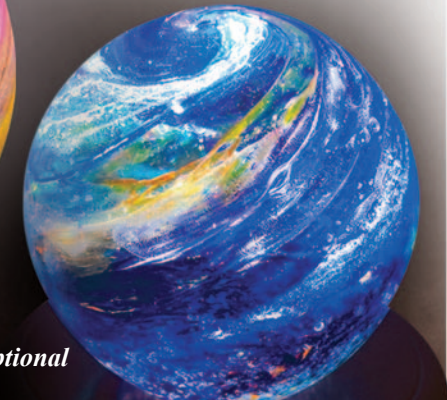

Shown with Optional Light Base

96-002

Small 3" Diameter
Shown in Earth and Sky

forever

Nothing is more precious than your memories of your cherished loved ones. Why not memorialize them forever in the most beautiful and artistic way with Crescent Art Glass? By putting a small amount of remains into Art Glass, you and your family can keep your loved one's cherished memories forever in your heart and forever in your home.